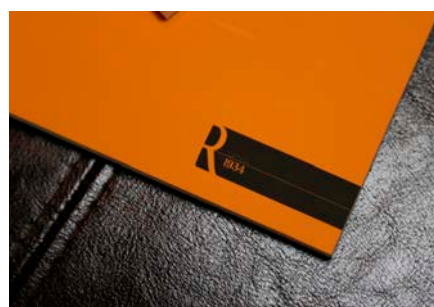

## "R" Premium Stapled Notepads

The "R" pad sets the standard for premium notepads! The ultra-soft cover is what makes the "R" pad unique. The smooth ivory paper makes it perfect for note taking, letter writing, or sketches.

- Sheets/Pages: 70/140
- Paper/Color: 90g/Ivory
- Fountain pen and marker friendly
- Super smooth, acid-free, pH neutral
- Micro-perforated for easy and clean removal
- Reinforced staples for extra strength
- Cover is scored to neatly fold back
- Stiff back cover makes writing or sketching easy and portable

Black with orange inner cover      Orange with black inner cover