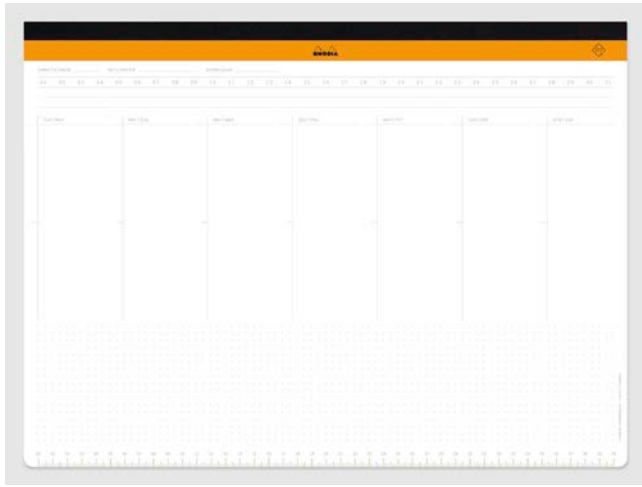

rhodia undated weekly desk pad

- Sheets: 60
- Paper/Color: 90g/White
- Fountain pen and marker friendly
- Exceptionally smooth, acid-free, pH neutral
- Micro-perforated sheets
- Clothbound with a nonskid cardboard backing
- Undated weekly sections
- Dot grid sections for notes

Description	Size	Reference	Min. Order	List ea.
A4+	11 5/8 x 8 3/4	194040C	1	\$ 18.50
A3	16 1/2 x 12 1/8	194041C	1	\$ 27.50

Clothbound with a nonskid cardboard backing

Undated weekly sections

Dot grid section for notes, doodles, etc.

Ruler