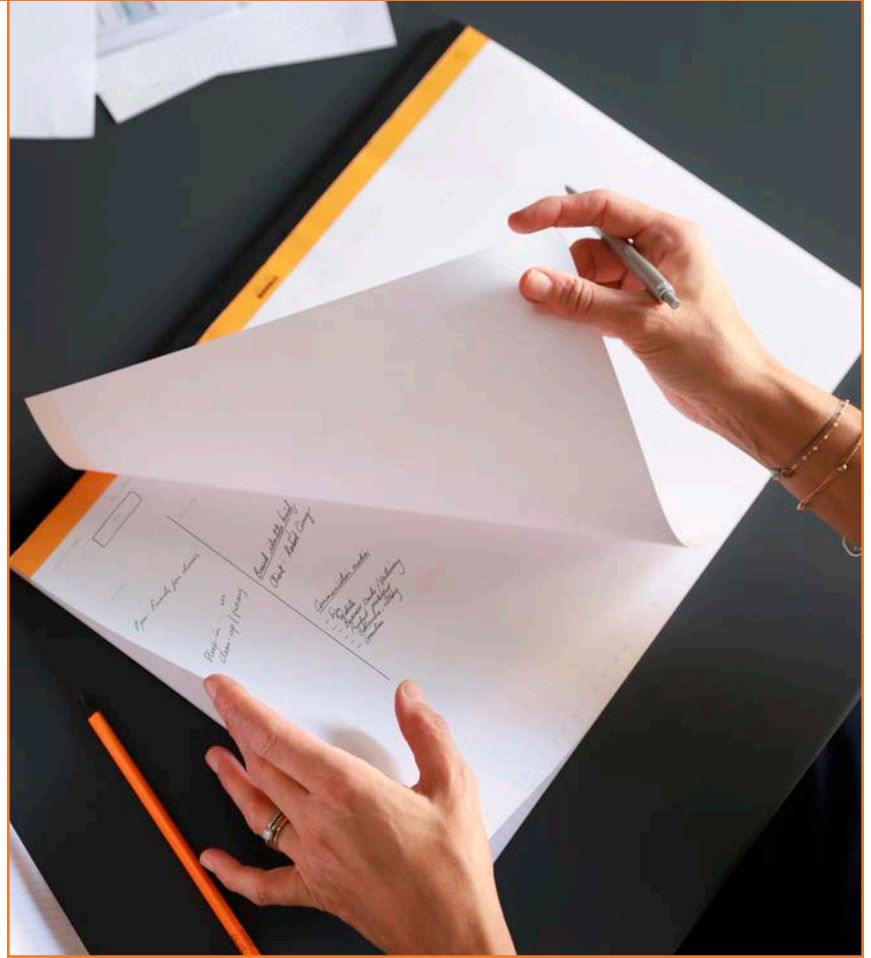

rhodia undated weekly desk pad

- Sheets: 60
- Paper/Color: 90g/White
- Fountain pen and marker friendly
- Exceptionally smooth, acid-free, pH neutral
- Micro-perforated sheets
- Clothbound with a nonskid cardboard backing
- Undated weekly sections
- Dot grid sections for notes

Description	Size	Reference	Min. Order	List ea.
A4+	11 5/8 x 8 3/4	194040C	1	$ 18.50
A3	16 1/2 x 12 1/8	194041C	1	$ 27.50