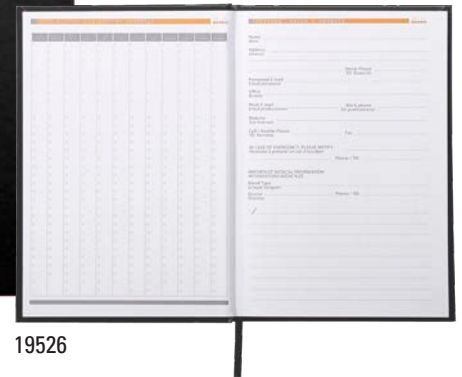

## Memo Pad with Desk Box

- Detachable Sheets: 240
- Paper/Color: 80g/Ultra White
- Fountain pen and marker friendly
- Exceptionally smooth, acid-free, pH neutral
- Cardboard backed, nonskid backing
- Available as a refillable orange desktop box set or refill
- Two sizes in lined, in graph or dots

Description	Size	Reference	Min. Order	List ea.
N. 11 Box w/ Graph	3 3/8 x 4 1/2	194049C	1	\$ 17.00
N. 11 Box w/ Lined	3 3/8 x 4 1/2	194050C	1	\$ 17.00
N. 11 Box w/ Dots	3 3/8 x 4 1/2	194051C	1	\$ 17.00
N. 13 Box w/ Graph	4 1/2 x 6 1/4	194052C	1	\$ 23.00
N. 13 Box w/ Lined	4 1/2 x 6 1/4	194053C	1	\$ 23.00
N. 13 Box w/ Dots	4 1/2 x 6 1/4	194054C	1	\$ 23.00
N. 11 Graph Memo Pad	3 x 4 1/8	194043C	1	\$ 9.50
N. 11 Lined Memo Pad	3 x 4 1/8	194044C	1	\$ 9.50
N. 11 Dots Memo Pad	3 x 4 1/8	194045C	1	\$ 9.50
N. 13 Graph Memo Pad	4 1/8 x 5 7/8	194046C	1	\$ 14.50
N. 13 Lined Memo Pad	4 1/8 x 5 7/8	194047C	1	\$ 14.50
N. 13 Dots Memo Pad	4 1/8 x 5 7/8	194048C	1	\$ 14.50

## Rhodiactive Hardcover Notebook

*Sleek, rigid hardcover notebooks.*

- Sheets/Pages: 96/192
- Paper/Color: 90g/Ultra white
- Fountain pen and marker friendly
- Super smooth, acid-free, pH neutral
- Ribbon marker
- Annual calendar at the front

Description	Size	Reference	Min. Order	List ea.
A5 - Lined	6 x 8 1/4	19526C	5	\$ 17.00
A4 - Lined	8 1/4 x 11 3/4	19056C	5	\$ 24.00